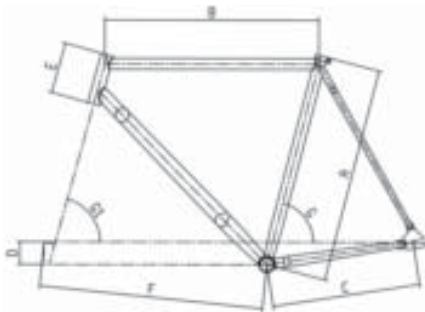

Geometry III								
Pista Steel								
RES	A	B	C	D	E	F	G	H
498	520	385	35	78	576	79	71	71
528	525	385	35	80	576	79	71	71
558	530	385	35	118	576	79	71	71
588	535	385	35	138	576	79	71	71
618	540	385	35	158	576	79	71	71
648	545	385	35	178	576	79	71	71
678	550	385	35	198	576	79	71	71

Geometry III
Pista Steel