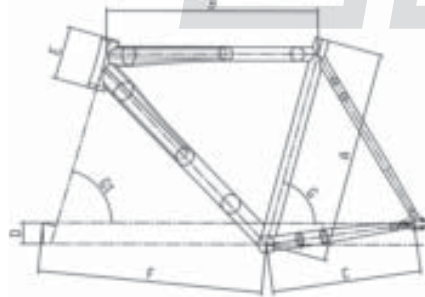

ROAD

Geometry II								
Pista 40x								
RES	A	B	C	D	E	F	G	H
498	520	380	35	185	576	79	72	72
528	525	380	35	185	580	79	72	72
558	530	380	35	185	584	79	72	72
588	535	380	35	185	588	79	72	72
618	540	380	35	185	592	79	72	72
648	545	380	35	185	596	79	72	72
678	550	380	35	185	600	79	72	72

Geometry II
Pista 40x