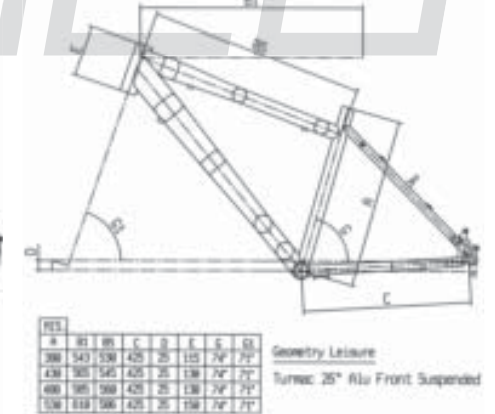

Geometry Racing
Diletti Carbon Front Suspended