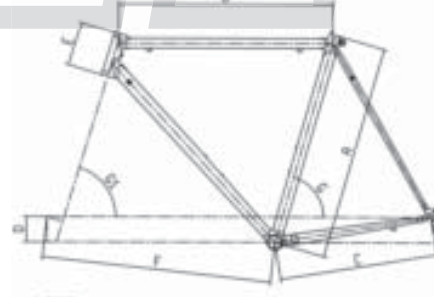

Geometry Classic								
Diletti "Retro Steel"								
RES	A	B	C	D	E	F	G	H
498	520	400	78	188	576	79	71	71
528	525	400	78	188	580	79	71	71
558	530	400	78	188	584	79	71	71
588	535	400	78	188	588	79	71	71
618	540	400	78	188	592	79	71	71
648	545	400	78	188	596	79	71	71
678	550	400	78	188	600	79	71	71

Geometry Classic
Diletti "Retro Steel"